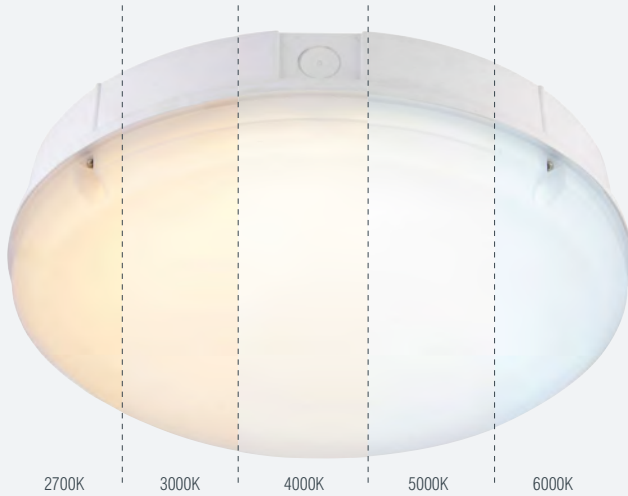

# FORCA ULTRA

CCT, IP65, IK08; functional and sturdy bulkhead

UP TO  
**1800**  
LUMENS

**120**  
LM/W

- Gloss white & opal polycarbonate finish
- 8W/12W/15W LED module (SMD) CCT
- Supplied without bezel
- 113964: 3 hour emergency
- 114573: 30-150° detection angle, 10lux to disable sensitivity, 50% to 100% adjustable range with a 5 sec - 10 min timer function, Max. 6m height. Stand by DIM level: 10%, 30%, Stand by period: 0s/10s/10min/Max

Hinged gear tray

Code	Description	K	LM	LM/W	Dimensions
<b>77897</b>	ForcaULTRA CCT	2700/3000/4000/5000/6000	960/1440/1800	120	Proj: 90mm Dia: 300mm
<b>77898</b>	ForcaULTRA CCT Microwave	2700/3000/4000/5000/6000	960/1440/1800	120	Proj: 90mm Dia: 300mm
<b>77899</b>	ForcaULTRA CCT Photocell	2700/3000/4000/5000/6000	960/1440/1800	120	Proj: 90mm Dia: 300mm
<b>77901</b>	ForcaULTRA CCT Emergency	2700/3000/4000/5000/6000	960/1440/1800	120	Proj: 90mm Dia: 300mm
<b>77902</b>	ForcaULTRA CCT Microwave Emergency	2700/3000/4000/5000/6000	960/1440/1800	120	Proj: 90mm Dia: 300mm
<b>113964</b>	<b>NEW</b> Saxby HeroULTRA EM Kit 2-in-1	6000	180	60	H: 35mm W: 70mm L: 119mm
<b>114573</b>	<b>NEW</b> Bulkhead 2-in-1 Sensor	-	-	-	H: 18mm W: 27mm L: 51mm